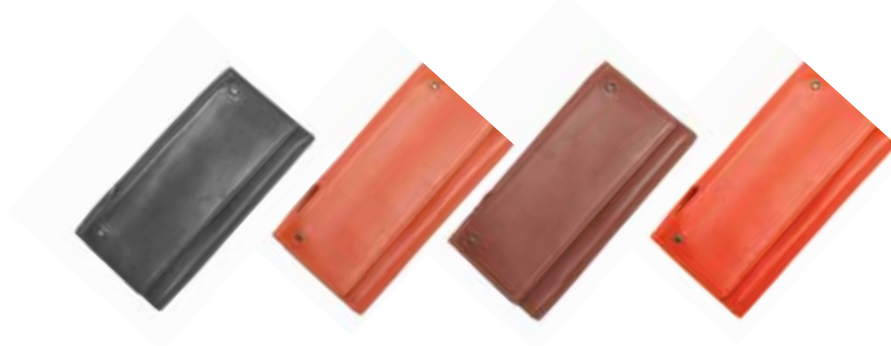

NERIN

SIZE 7" L X 3/4 " W X 3.5" H COLOR BLACK, PAPRIKA, COGNAC, RED